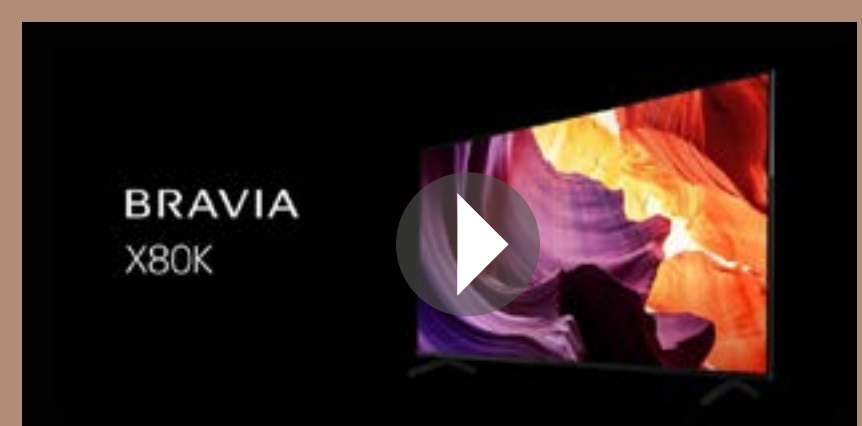

BRAVIA[*]
CAM

189cm (75) | Coming Soon

164cm (65) | Coming Soon

139cm (55) | MRP Rs. 1,29,900/-

126cm (50) | Coming Soon

107cm (43) | Coming Soon

Explore the Features