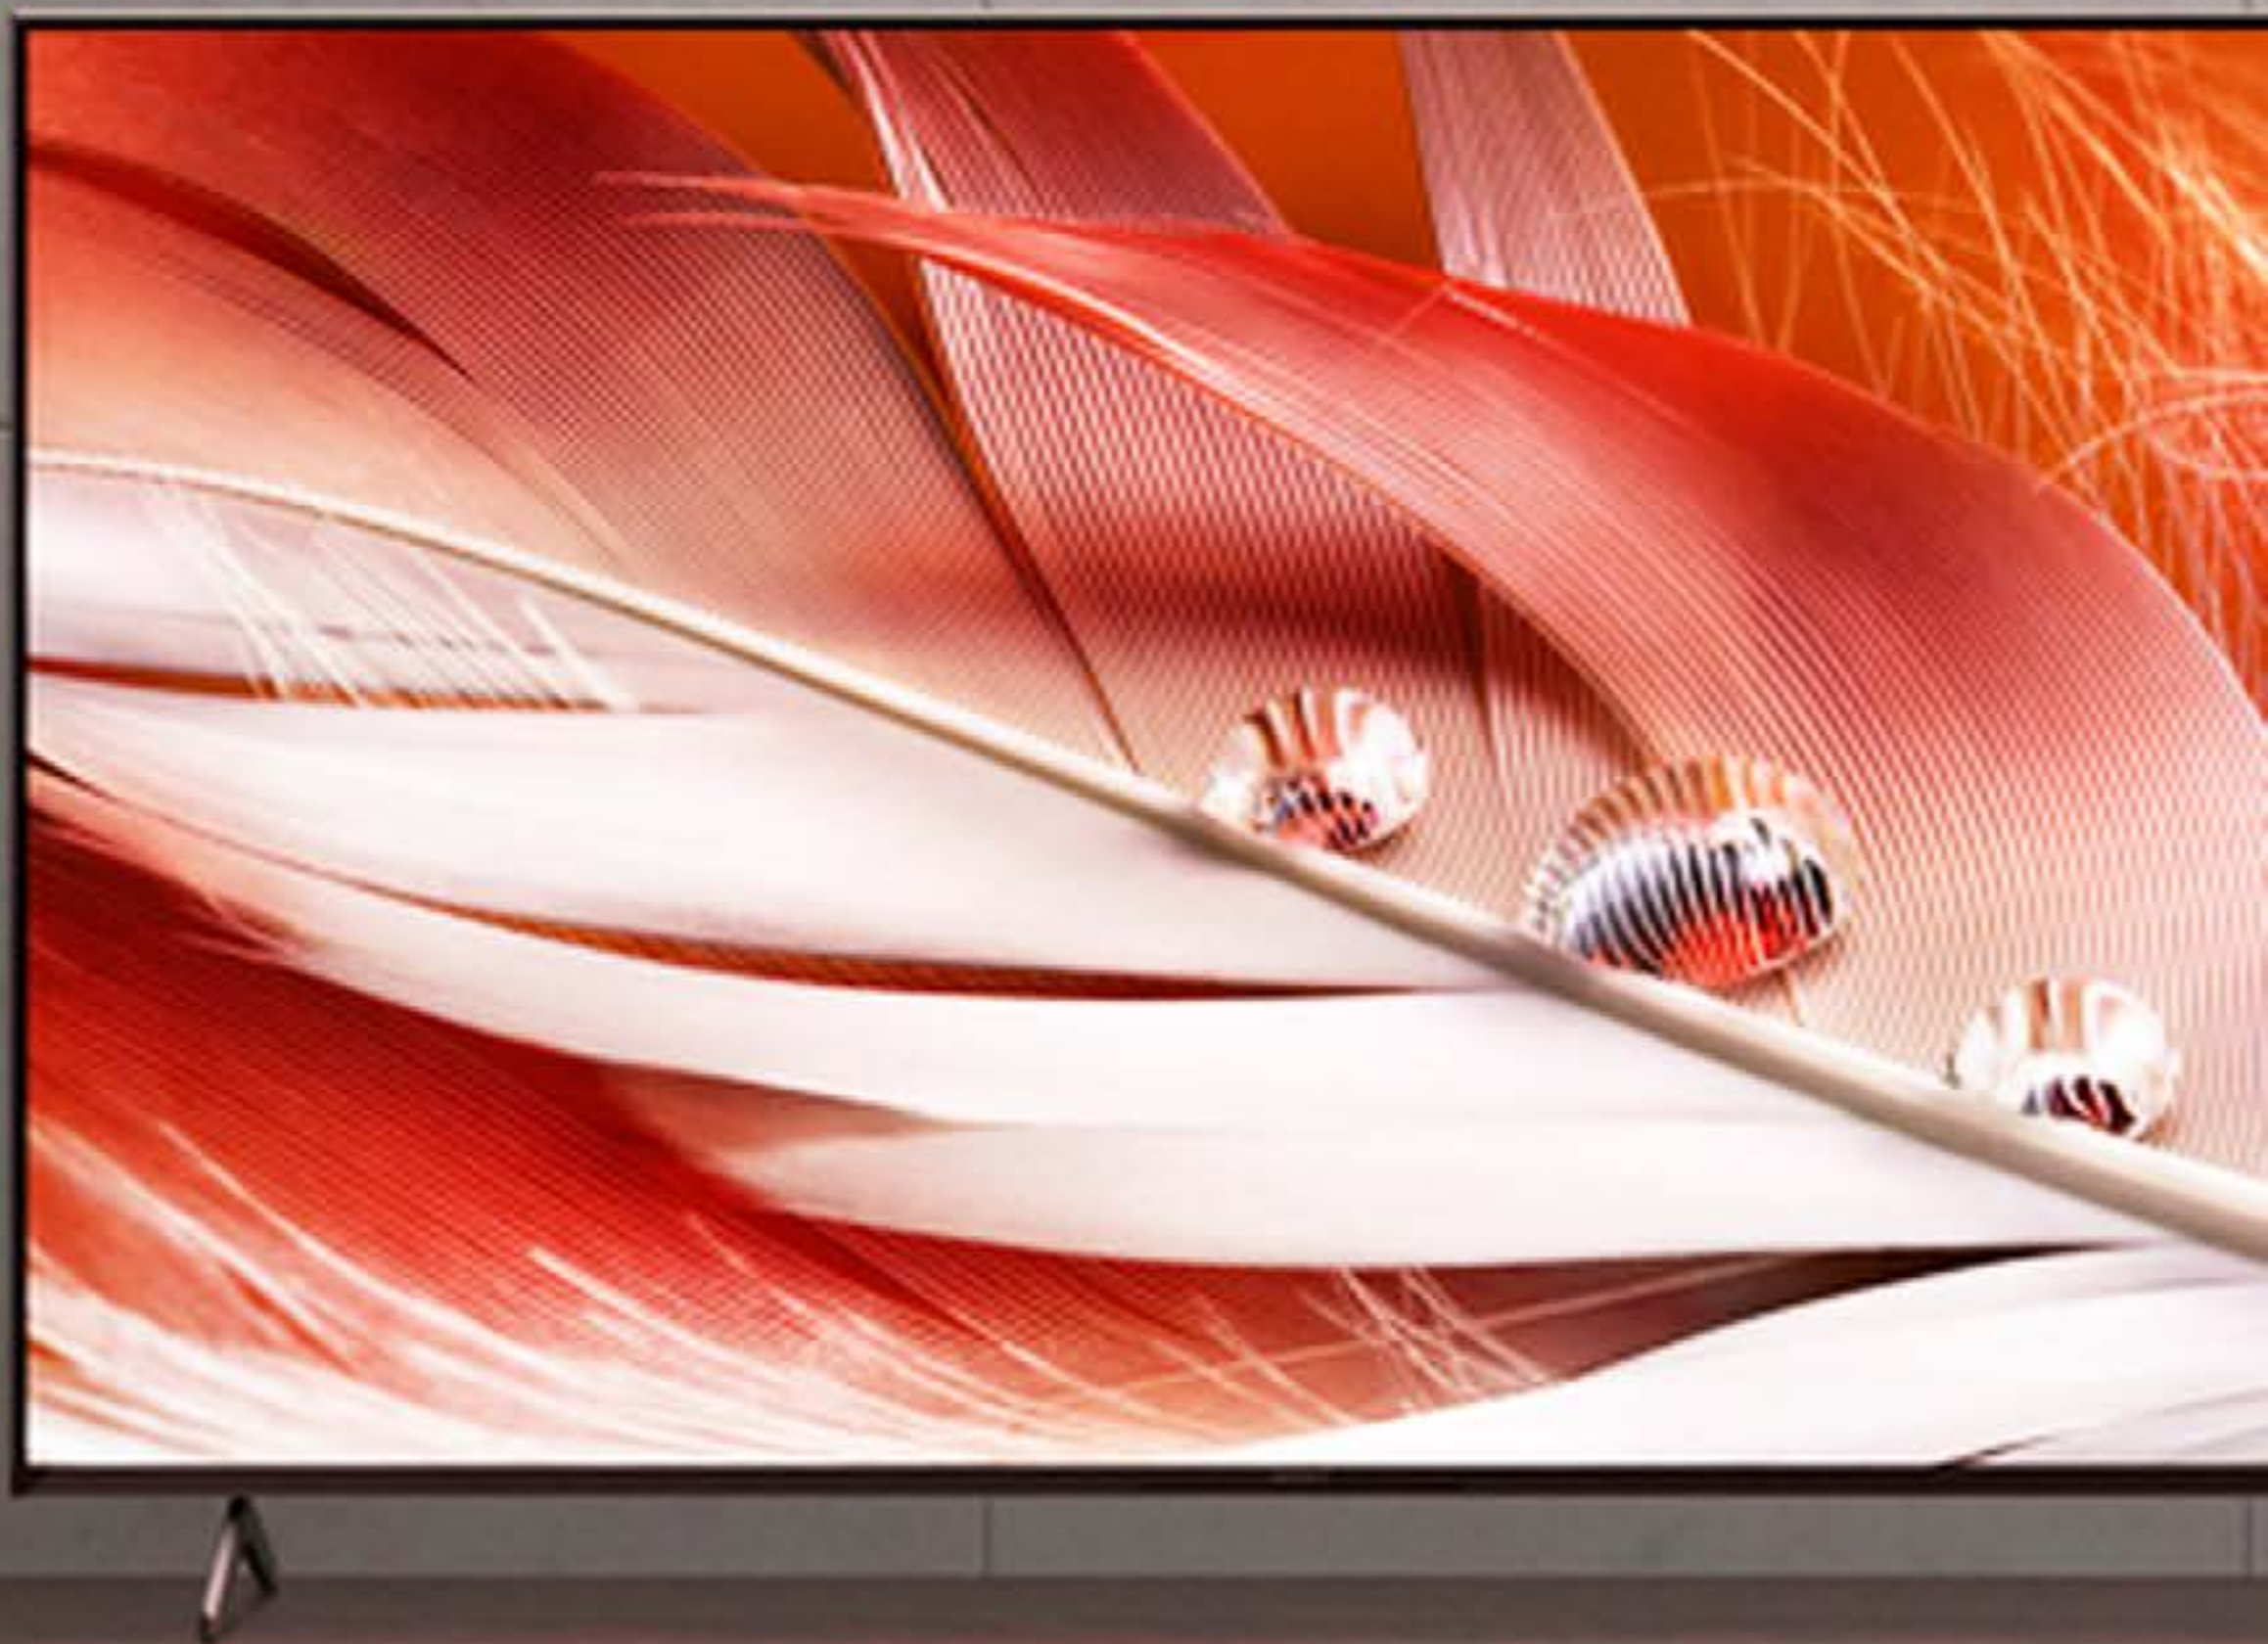

# X90J

Driven by human intelligence,  
defined by 4K contrast

BRAVIA XR Full Array LED

Google TV

XR  
Triluminos Pro

Acoustic  
Multi-Audio

3D Surround  
Upscaling

IMAX  
ENHANCED