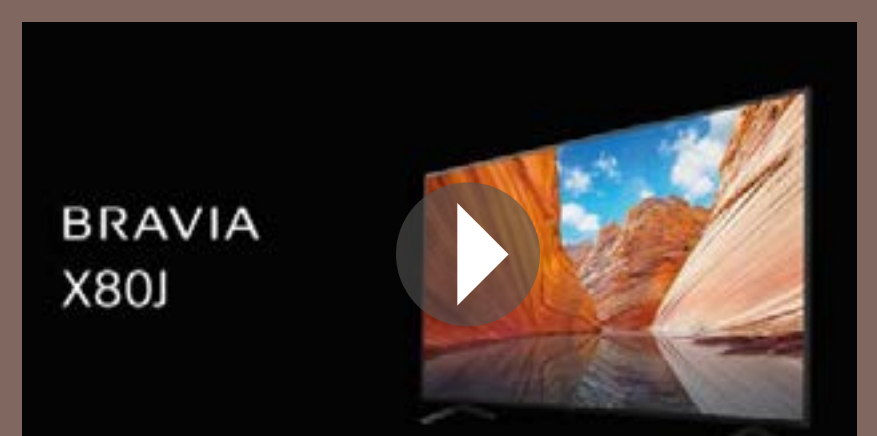

164cm (65) | MRP Rs. 1,79,900/-

139cm (55) | MRP Rs. 1,09,900/-

126cm (50) | MRP Rs. 99,900/-

107cm (43) | MRP Rs. 82,900/-

Explore the Features

Tape to  
Navigate

BRAVIA XR

Picture