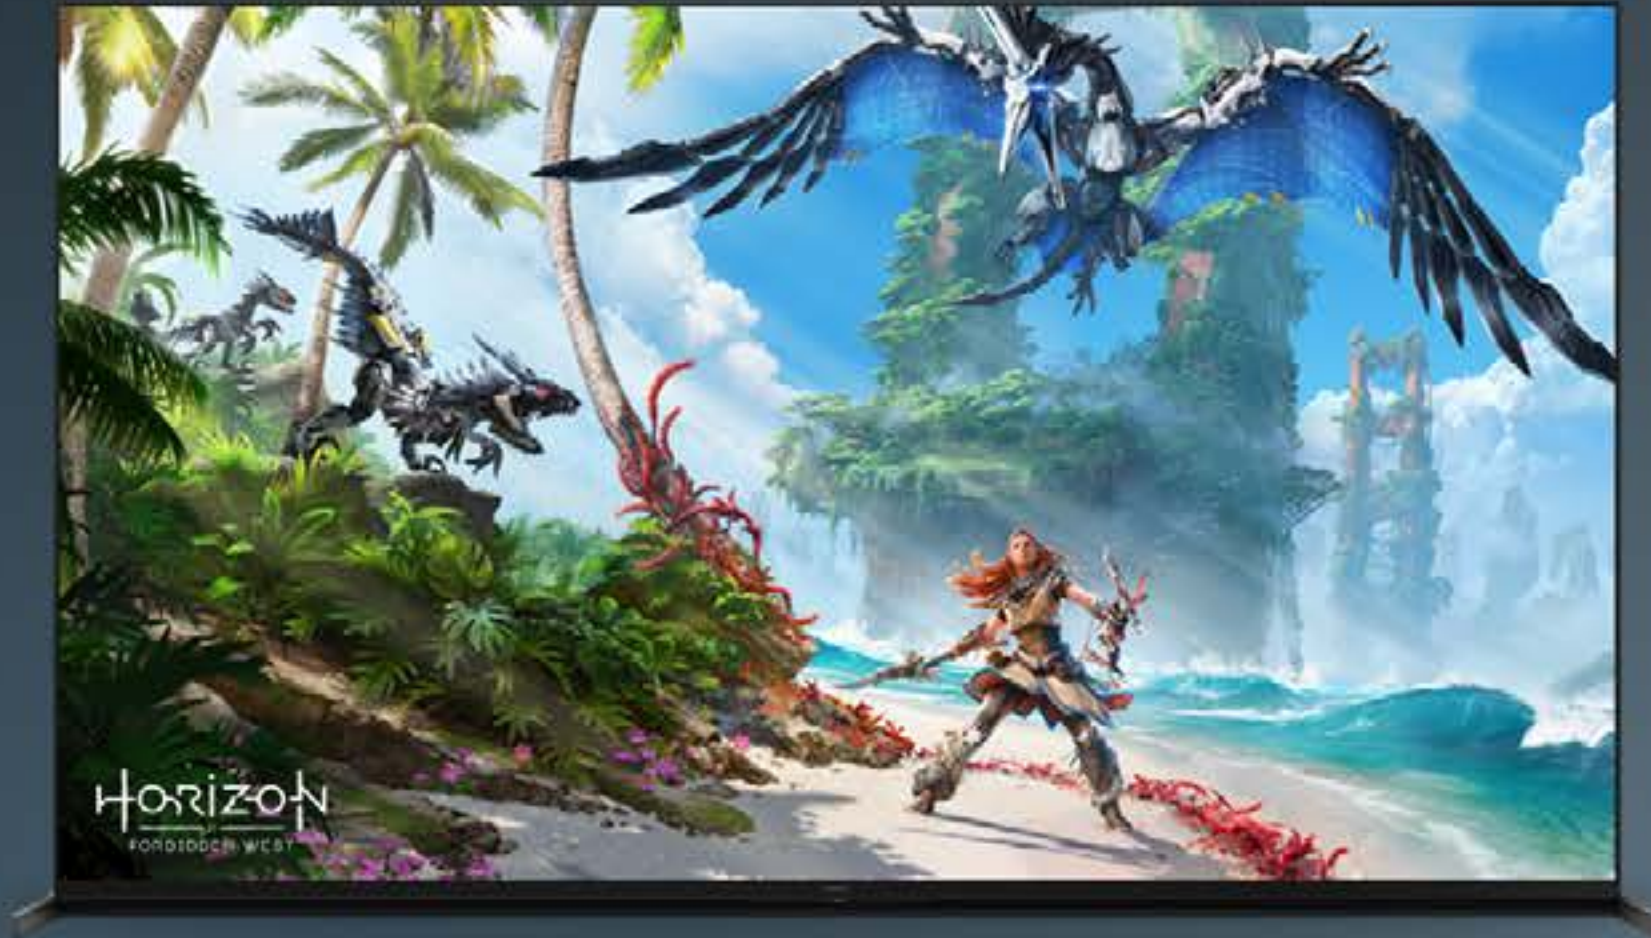

Tap to
Navigate

BRAVIA XR

Picture

Sound

Gaming/UX

Line-Up

Specifications