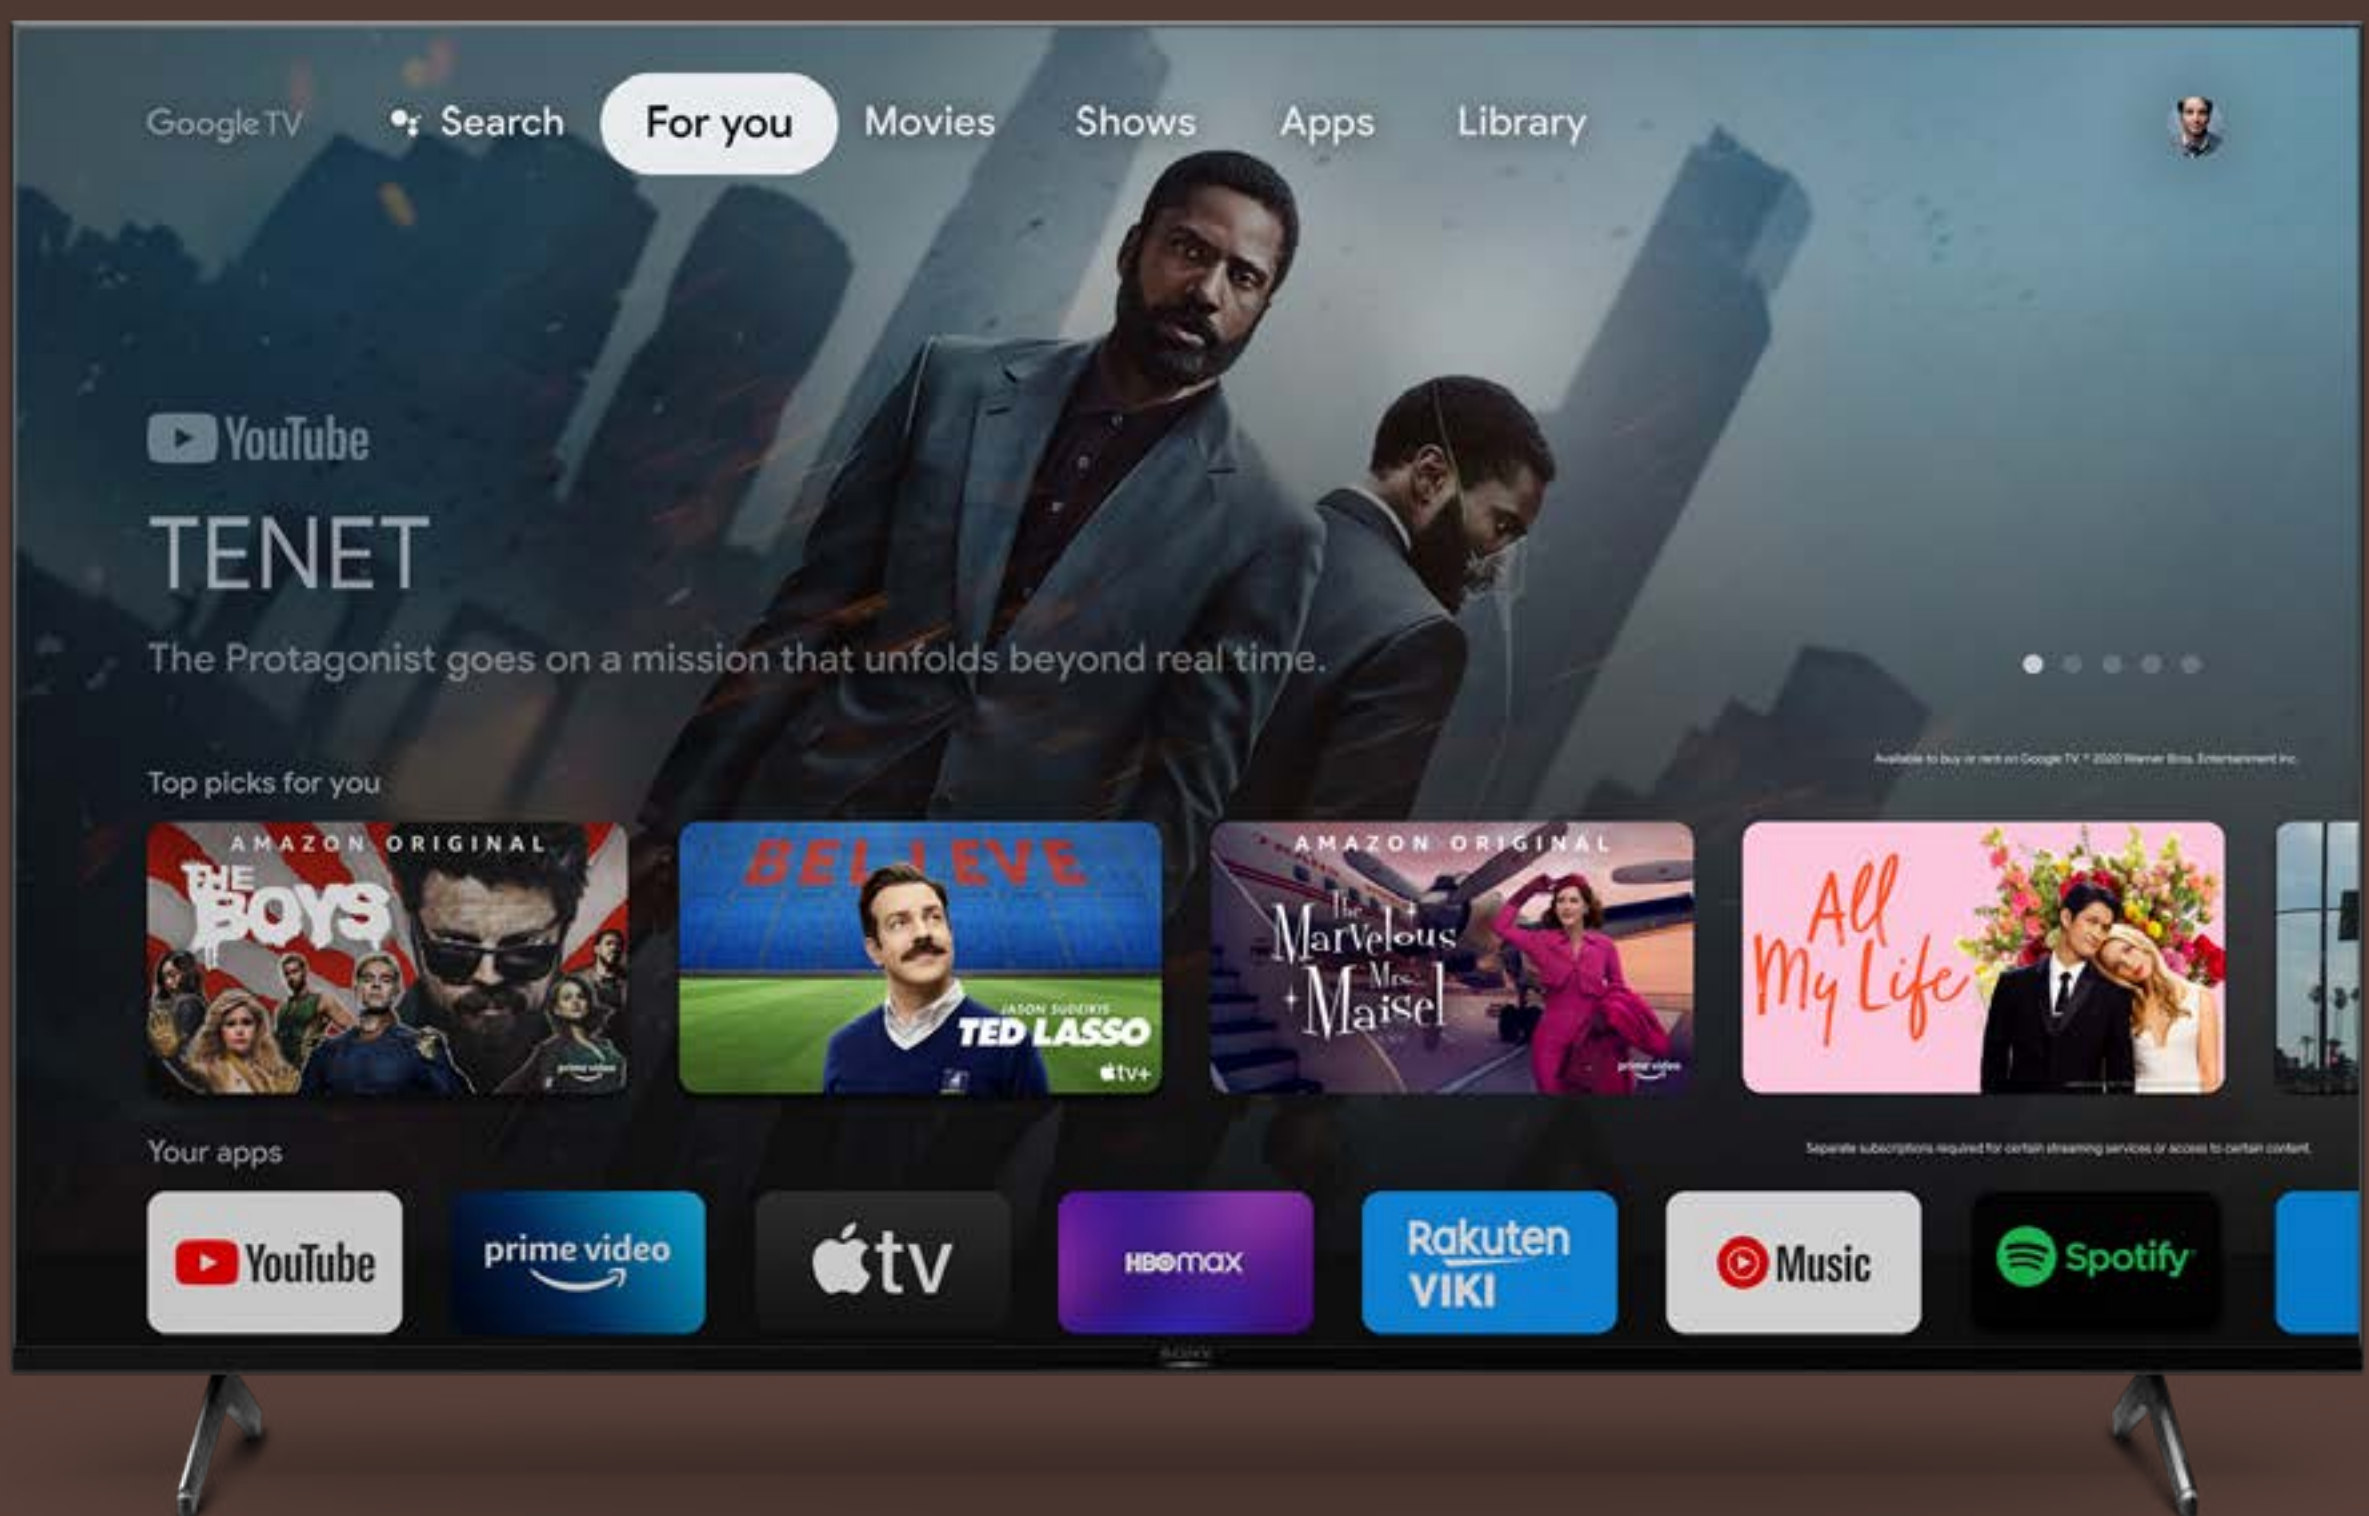

Tap to
Navigate

BRAVIA XR

Picture

Sound

Gaming/UX

Line-Up

Specifications

Google TV

The entertainment you love.
With a little help from Google.

Now experience BRAVIA
with brand new UI