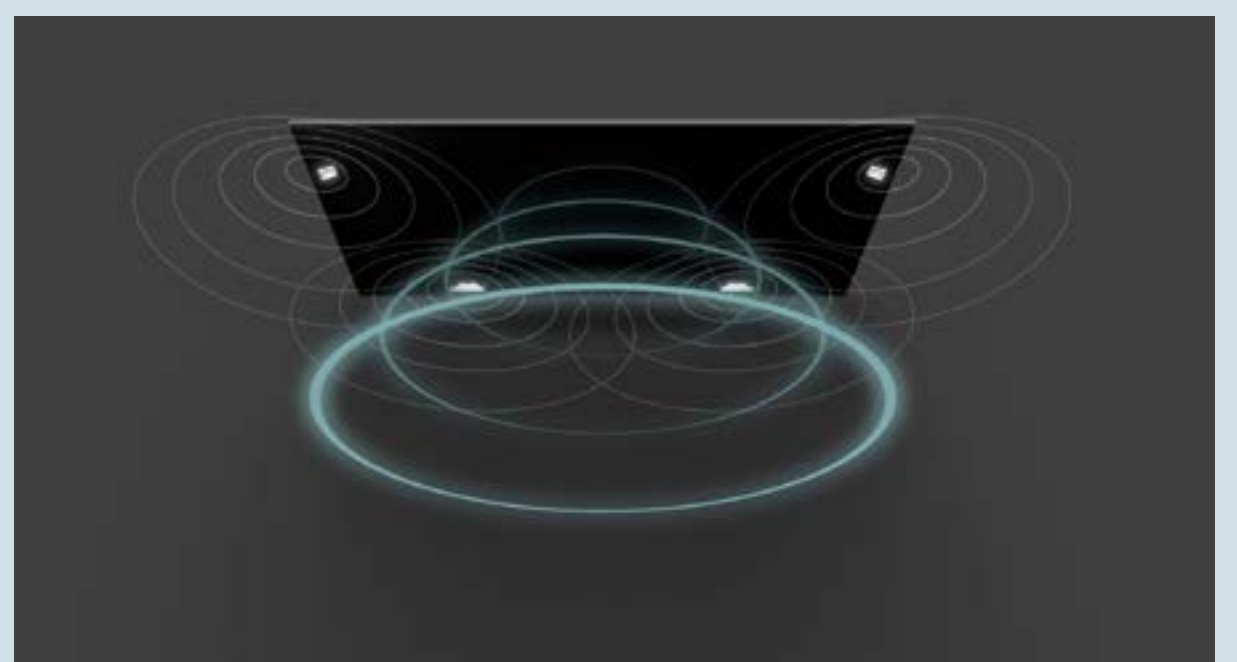

Acoustic Multi-Audio

Sound from the screen, perfectly matching action

For an audio experience that matches how we sense the world, XR Sound Position brings you the reality of sound behind the picture. With sound-positioning tweeters on this BRAVIA XR Full Array LED TV, sound matches precisely with what's on the screen for a truly immersive experience.