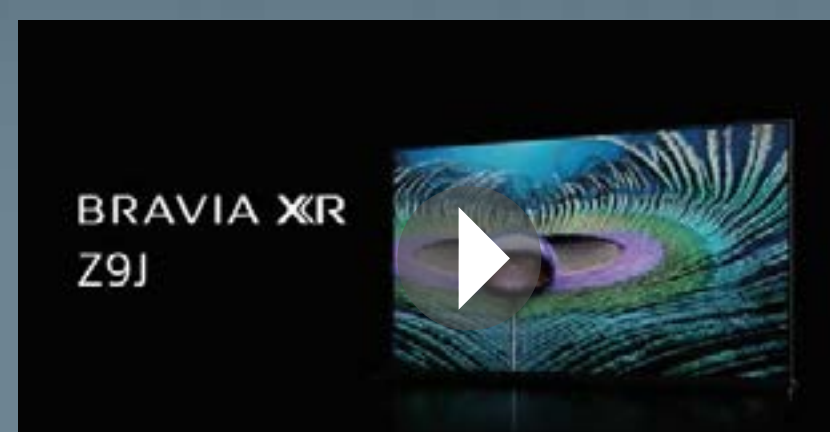

### BRAVIA XR Master Series

 Google TV

Full Array  
LED

XR  
Triluminos Pro

Acoustic  
Multi-Audio

IMAX  
ENHANCED

215cm (85) | MRP Rs. 14,99,900/-

Explore the Features