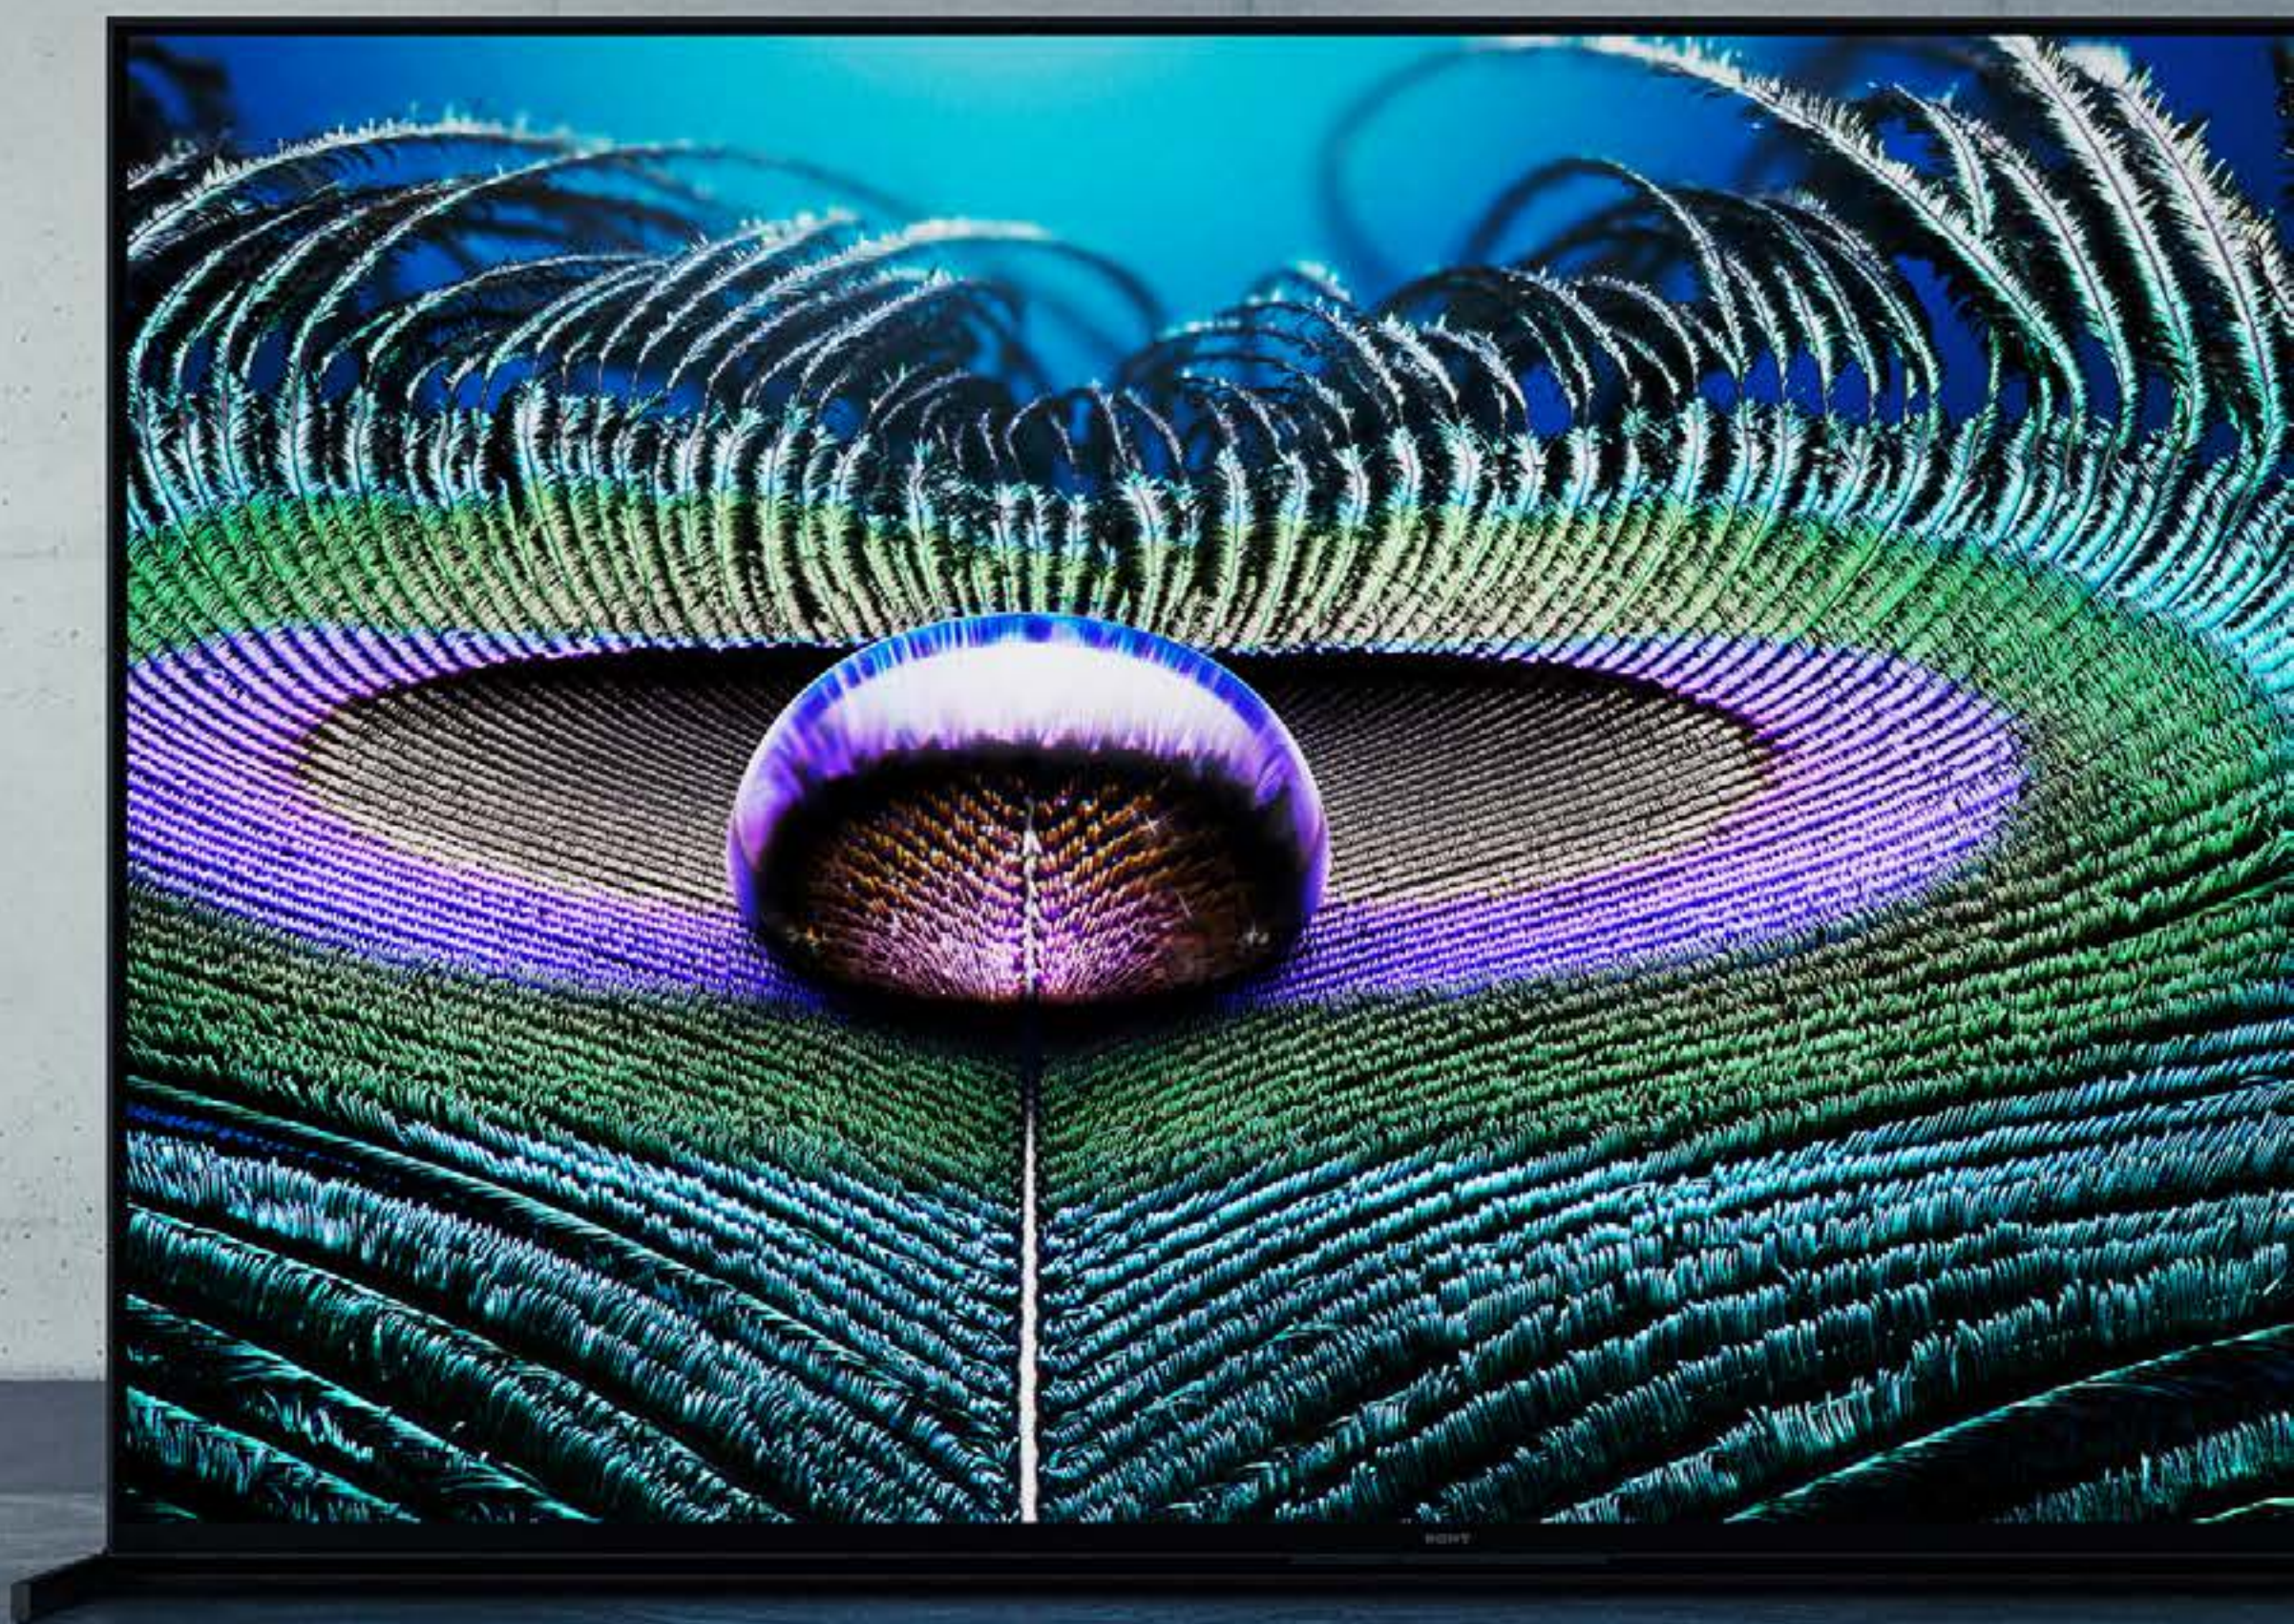

Tape to
Navigate

BRAVIA XR

Picture

Sound

Gaming/UX

Line-Up

Specifications

Z9J

Supreme 8K Realism, driven by Human Intelligence

BRAVIA XR Master Series

Google TV