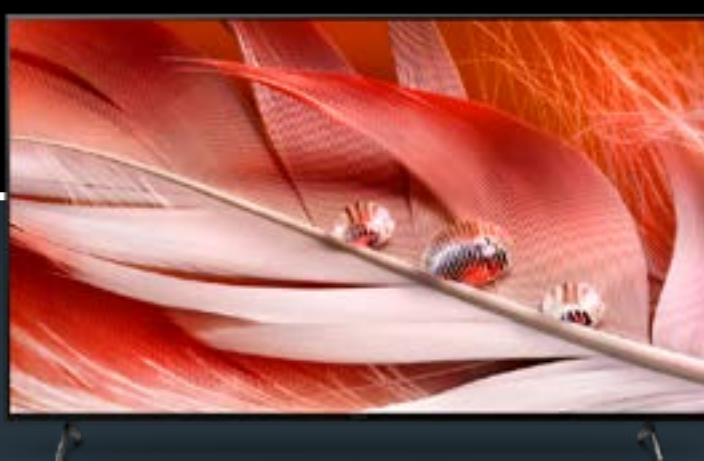

BRAVIA XR

Picture

Sound

Gaming/UX

Line-Up

Specifications

BRAVIA XR

The world's first Cognitive Intelligence TV

SPECIFICATIONS

X90J 189cm (75) | 164cm (65) | 139cm (55)		
PROCESSOR XR Cognitive Processor	SOUND Acoustic Multi-Audio	COLOR XR Triluminos Pro
CONTRAST XR Contrast Booster 5	GAMING 4K 120 Hz VRR & ALLM	MOTION XR Motion Clarity
CLARITY XR 4K Upscaling	ENTERTAINMENT Dolby VISION·ATMOS	VOICE SEARCH Hands-free Voice Search
OPERATING SYSTEM Google TV	APPLE AIRPLAY 	CINEMA@HOME IMAX ENHANCED