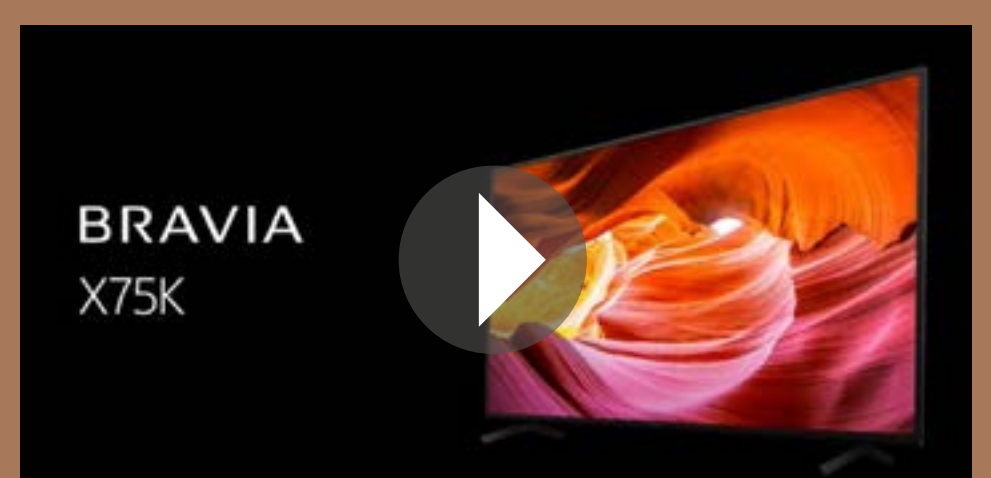

X1
4K Processor

4K X-Reality PRO

**LIVE
COLOR**

**Dolby
AUDIO**

Explore the Features

- 164cm (65) | MRP Rs. 1,39,900/-
- 139cm (55) | MRP Rs. 99,900/-
- 126cm (50) | MRP Rs. 85,900/-
- 107cm (43) | MRP Rs. 69,900/-