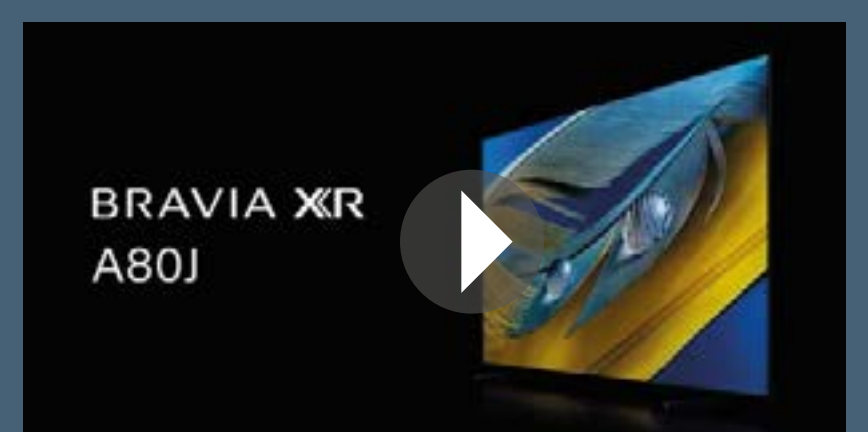

Explore the Features

195cm (77) | MRP Rs. 6,99,900/-

164cm (65) | MRP Rs. 3,39,900/-

139cm (55) | MRP Rs. 2,49,900/-

Tape to  
Navigate

BRAVIA XR

Picture

Sound