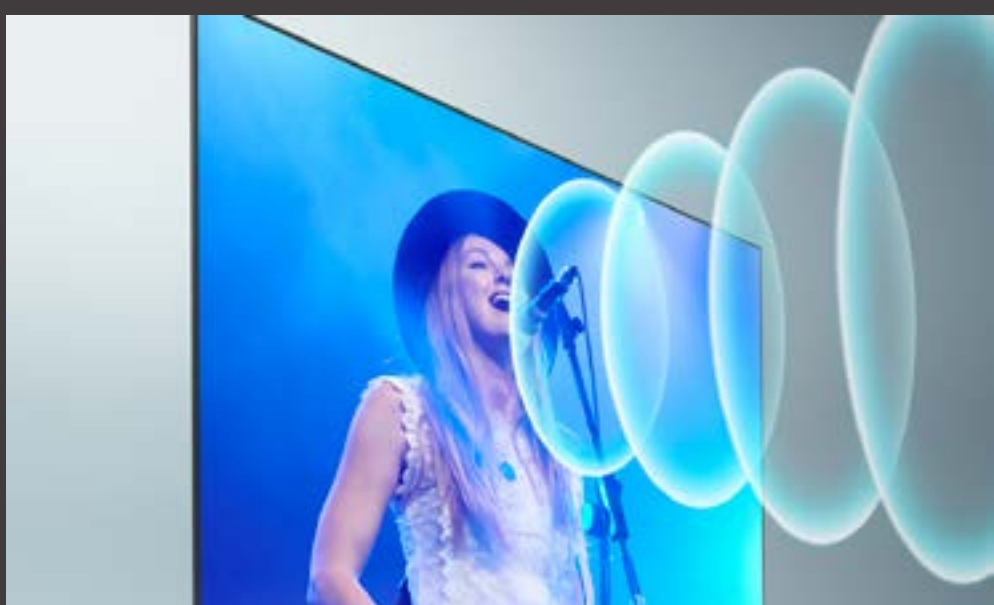

XR Sound

Sound positioned to bring you into the action

BRAVIA XR TVs use advanced sound processing to make sound match precisely with what's on the screen, resulting in a feeling like you're right there in the heart of the scene.