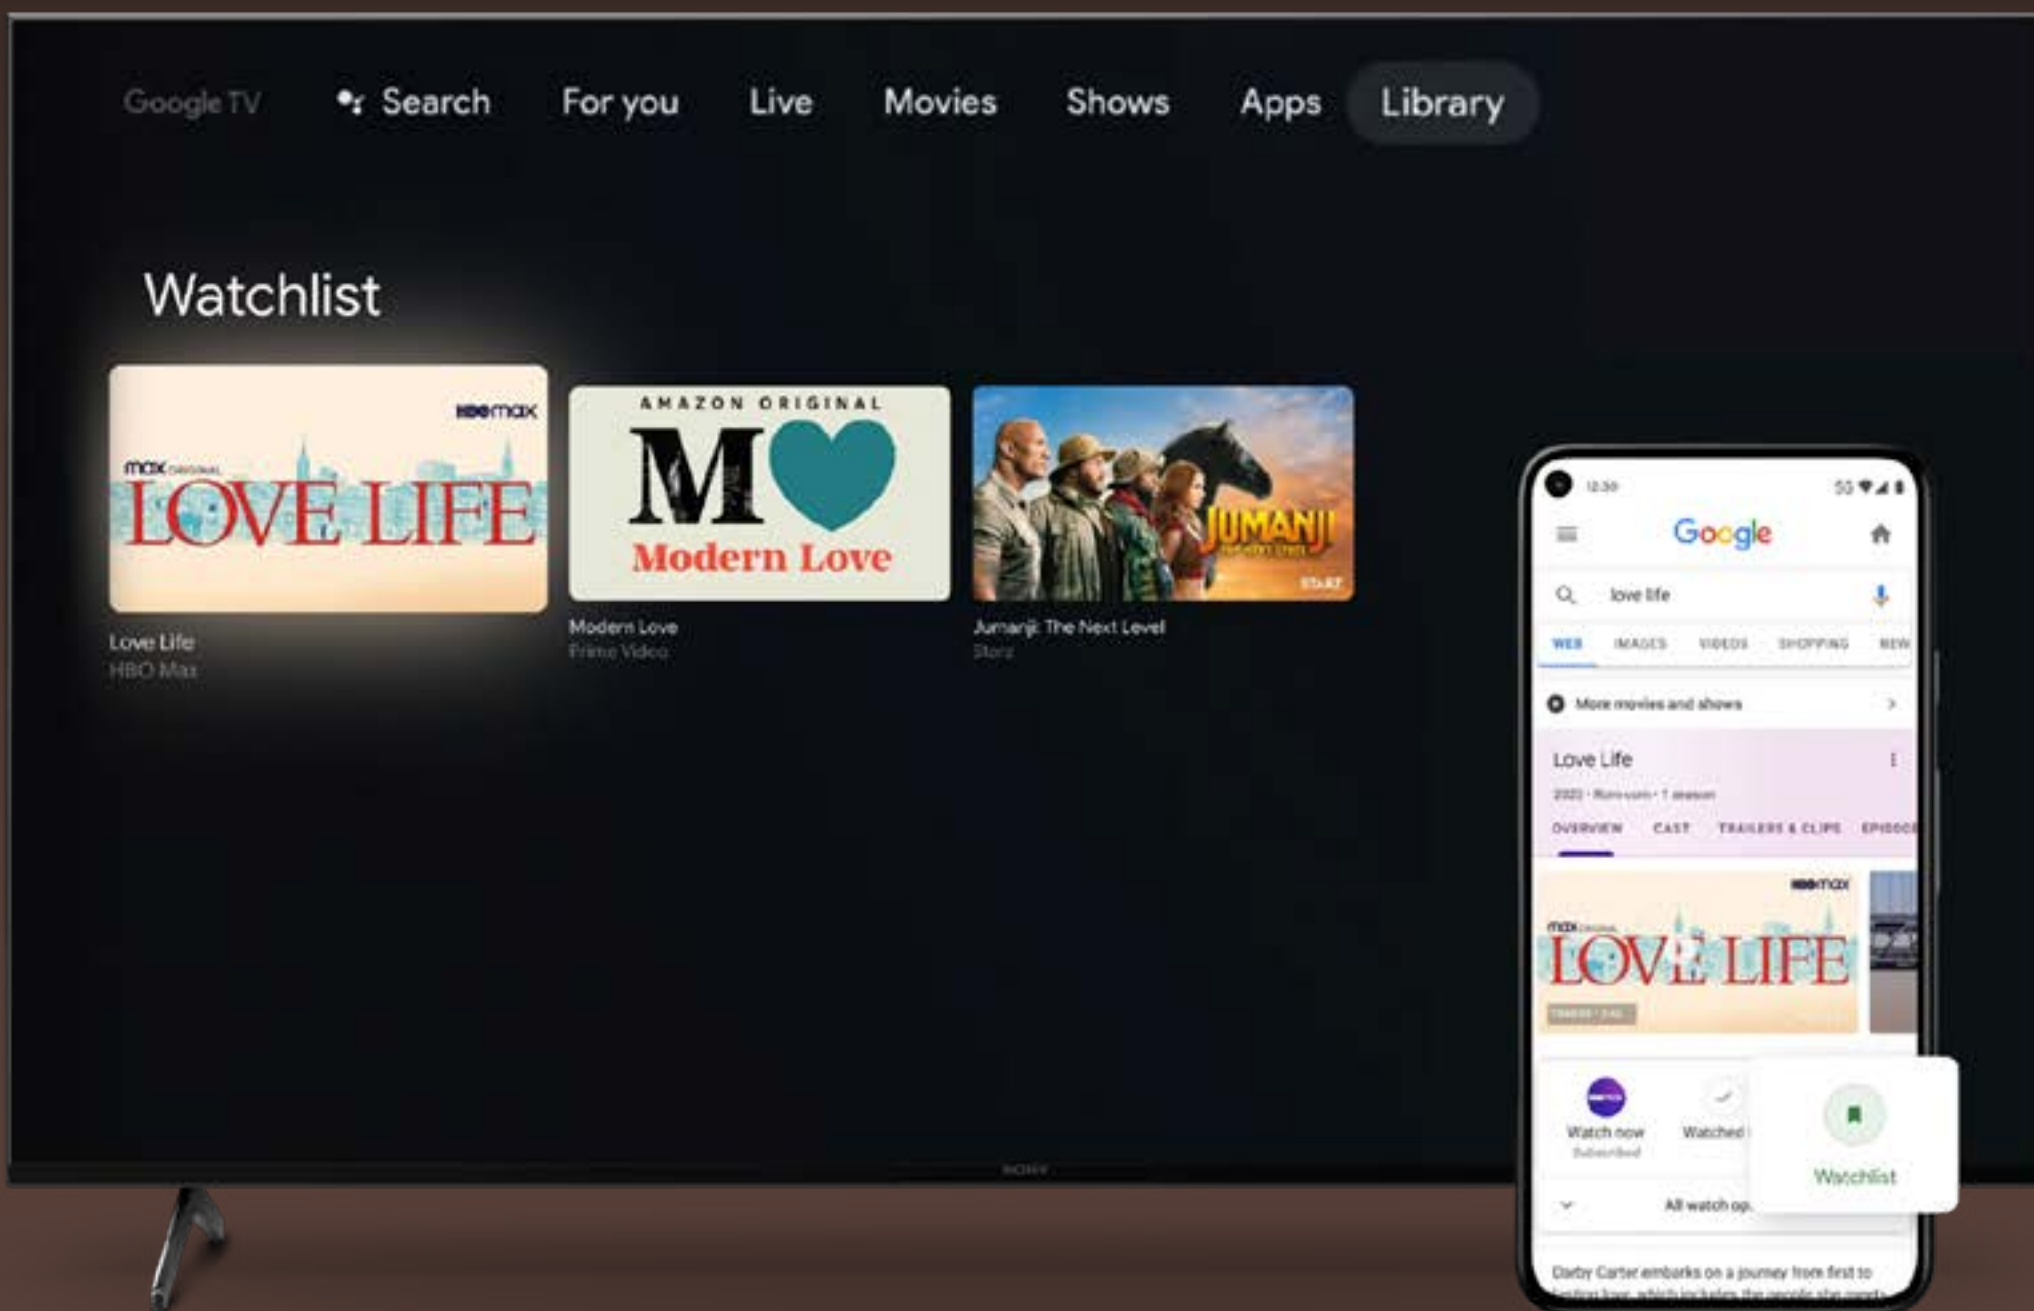

Tape to Navigate

BRAVIA XR

Picture

Sound

Gaming/UX

Line-Up

Specifications

Google TV

Watchlist – create on phone, watch it on TV